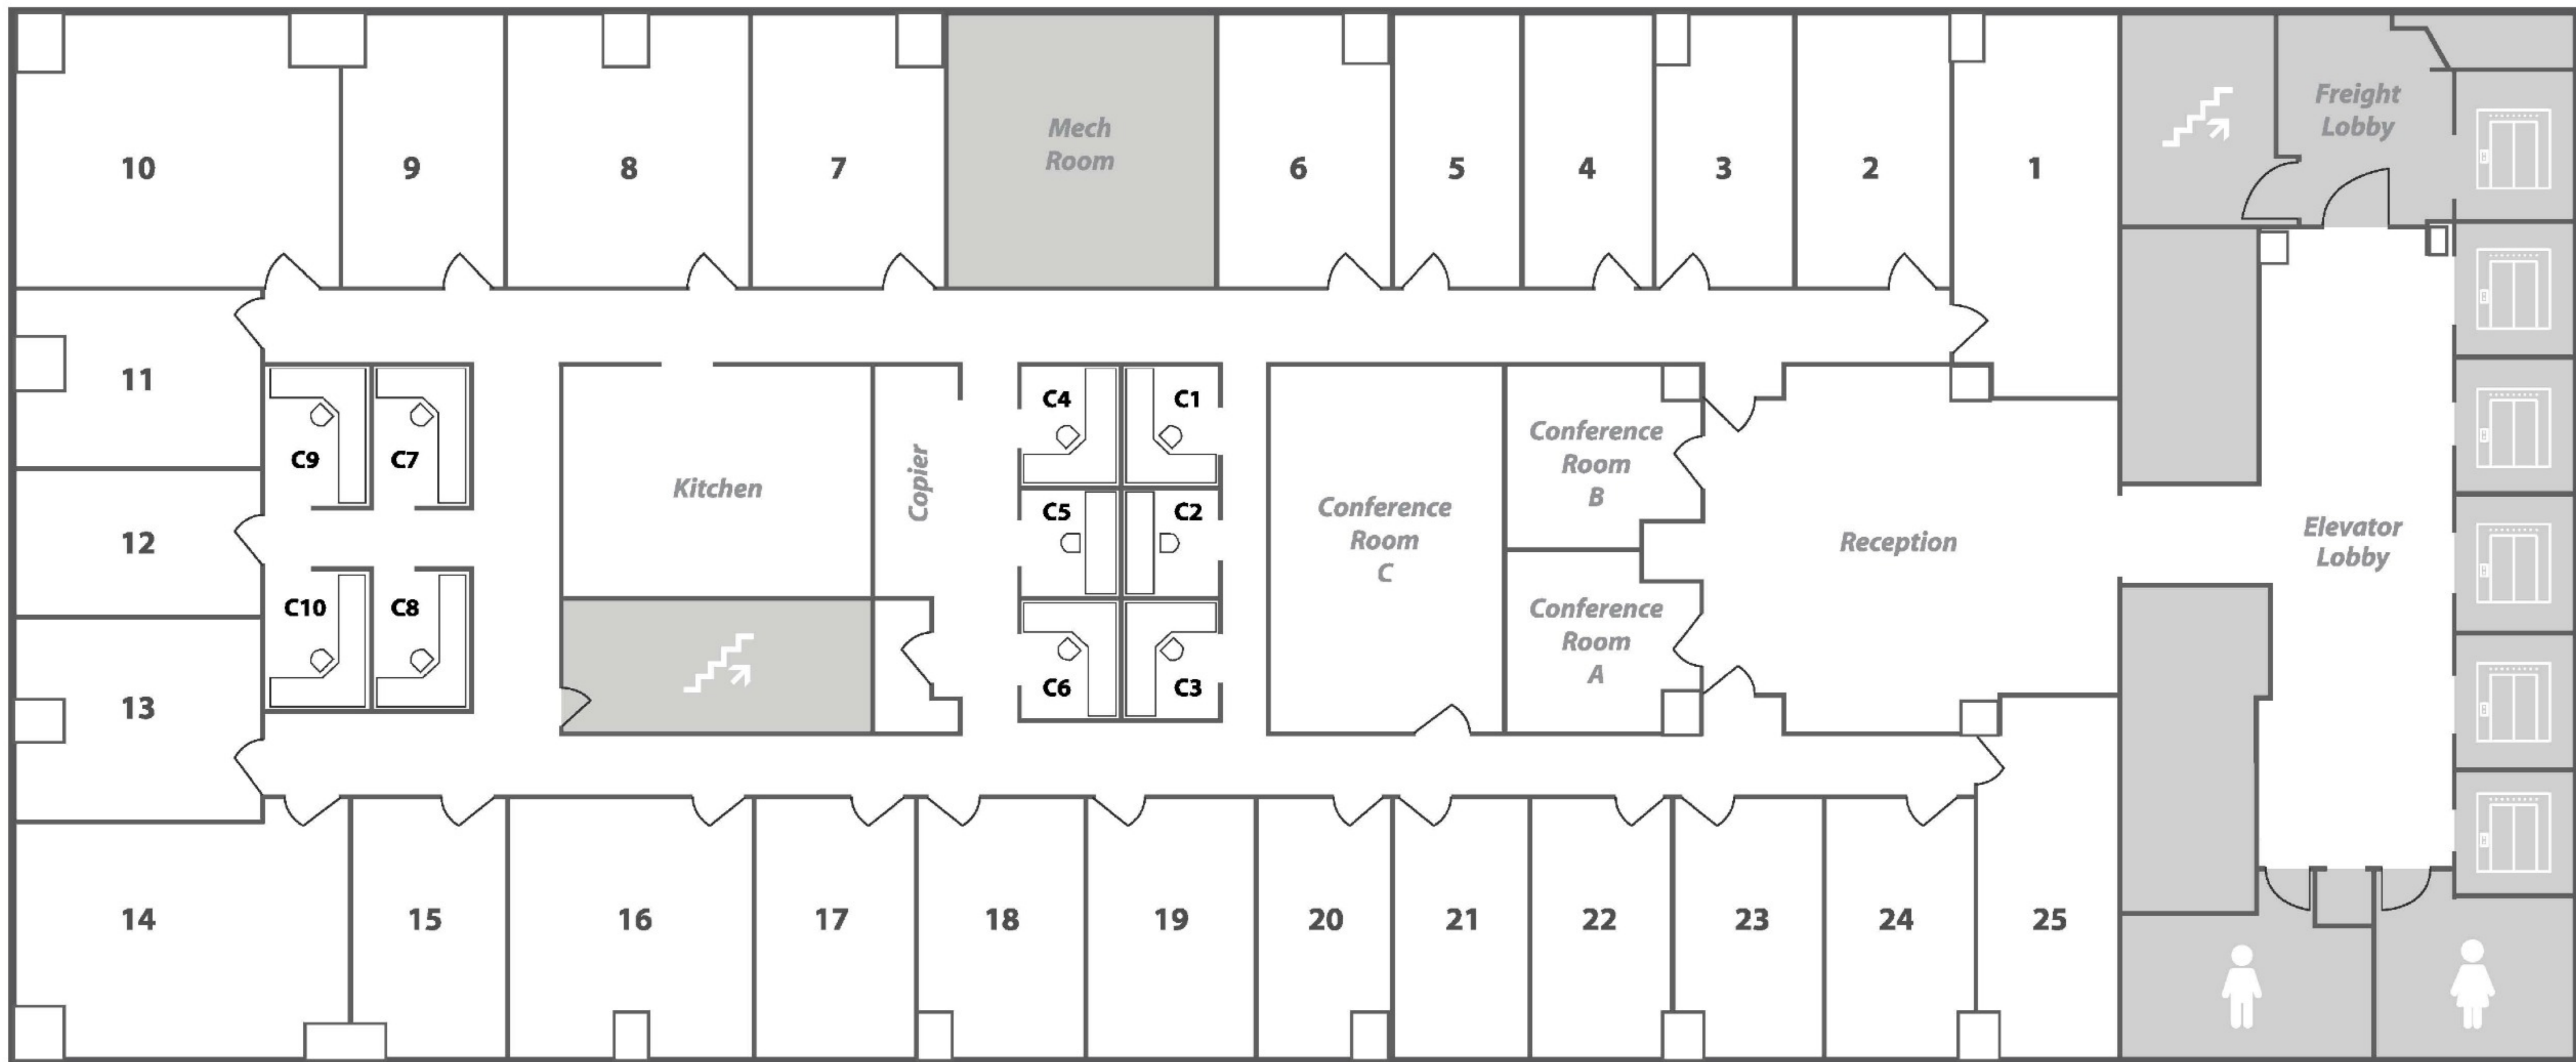

New York Office
 One Grand Central Place
 Suite 4000
 New York, NY 10165

New York Office
 One Grand Central Place
 Suite 4600
 New York, NY 10165

**New York City Office
47th Floor**

60 East 42nd Street
Suite 4700
New York, NY 10165