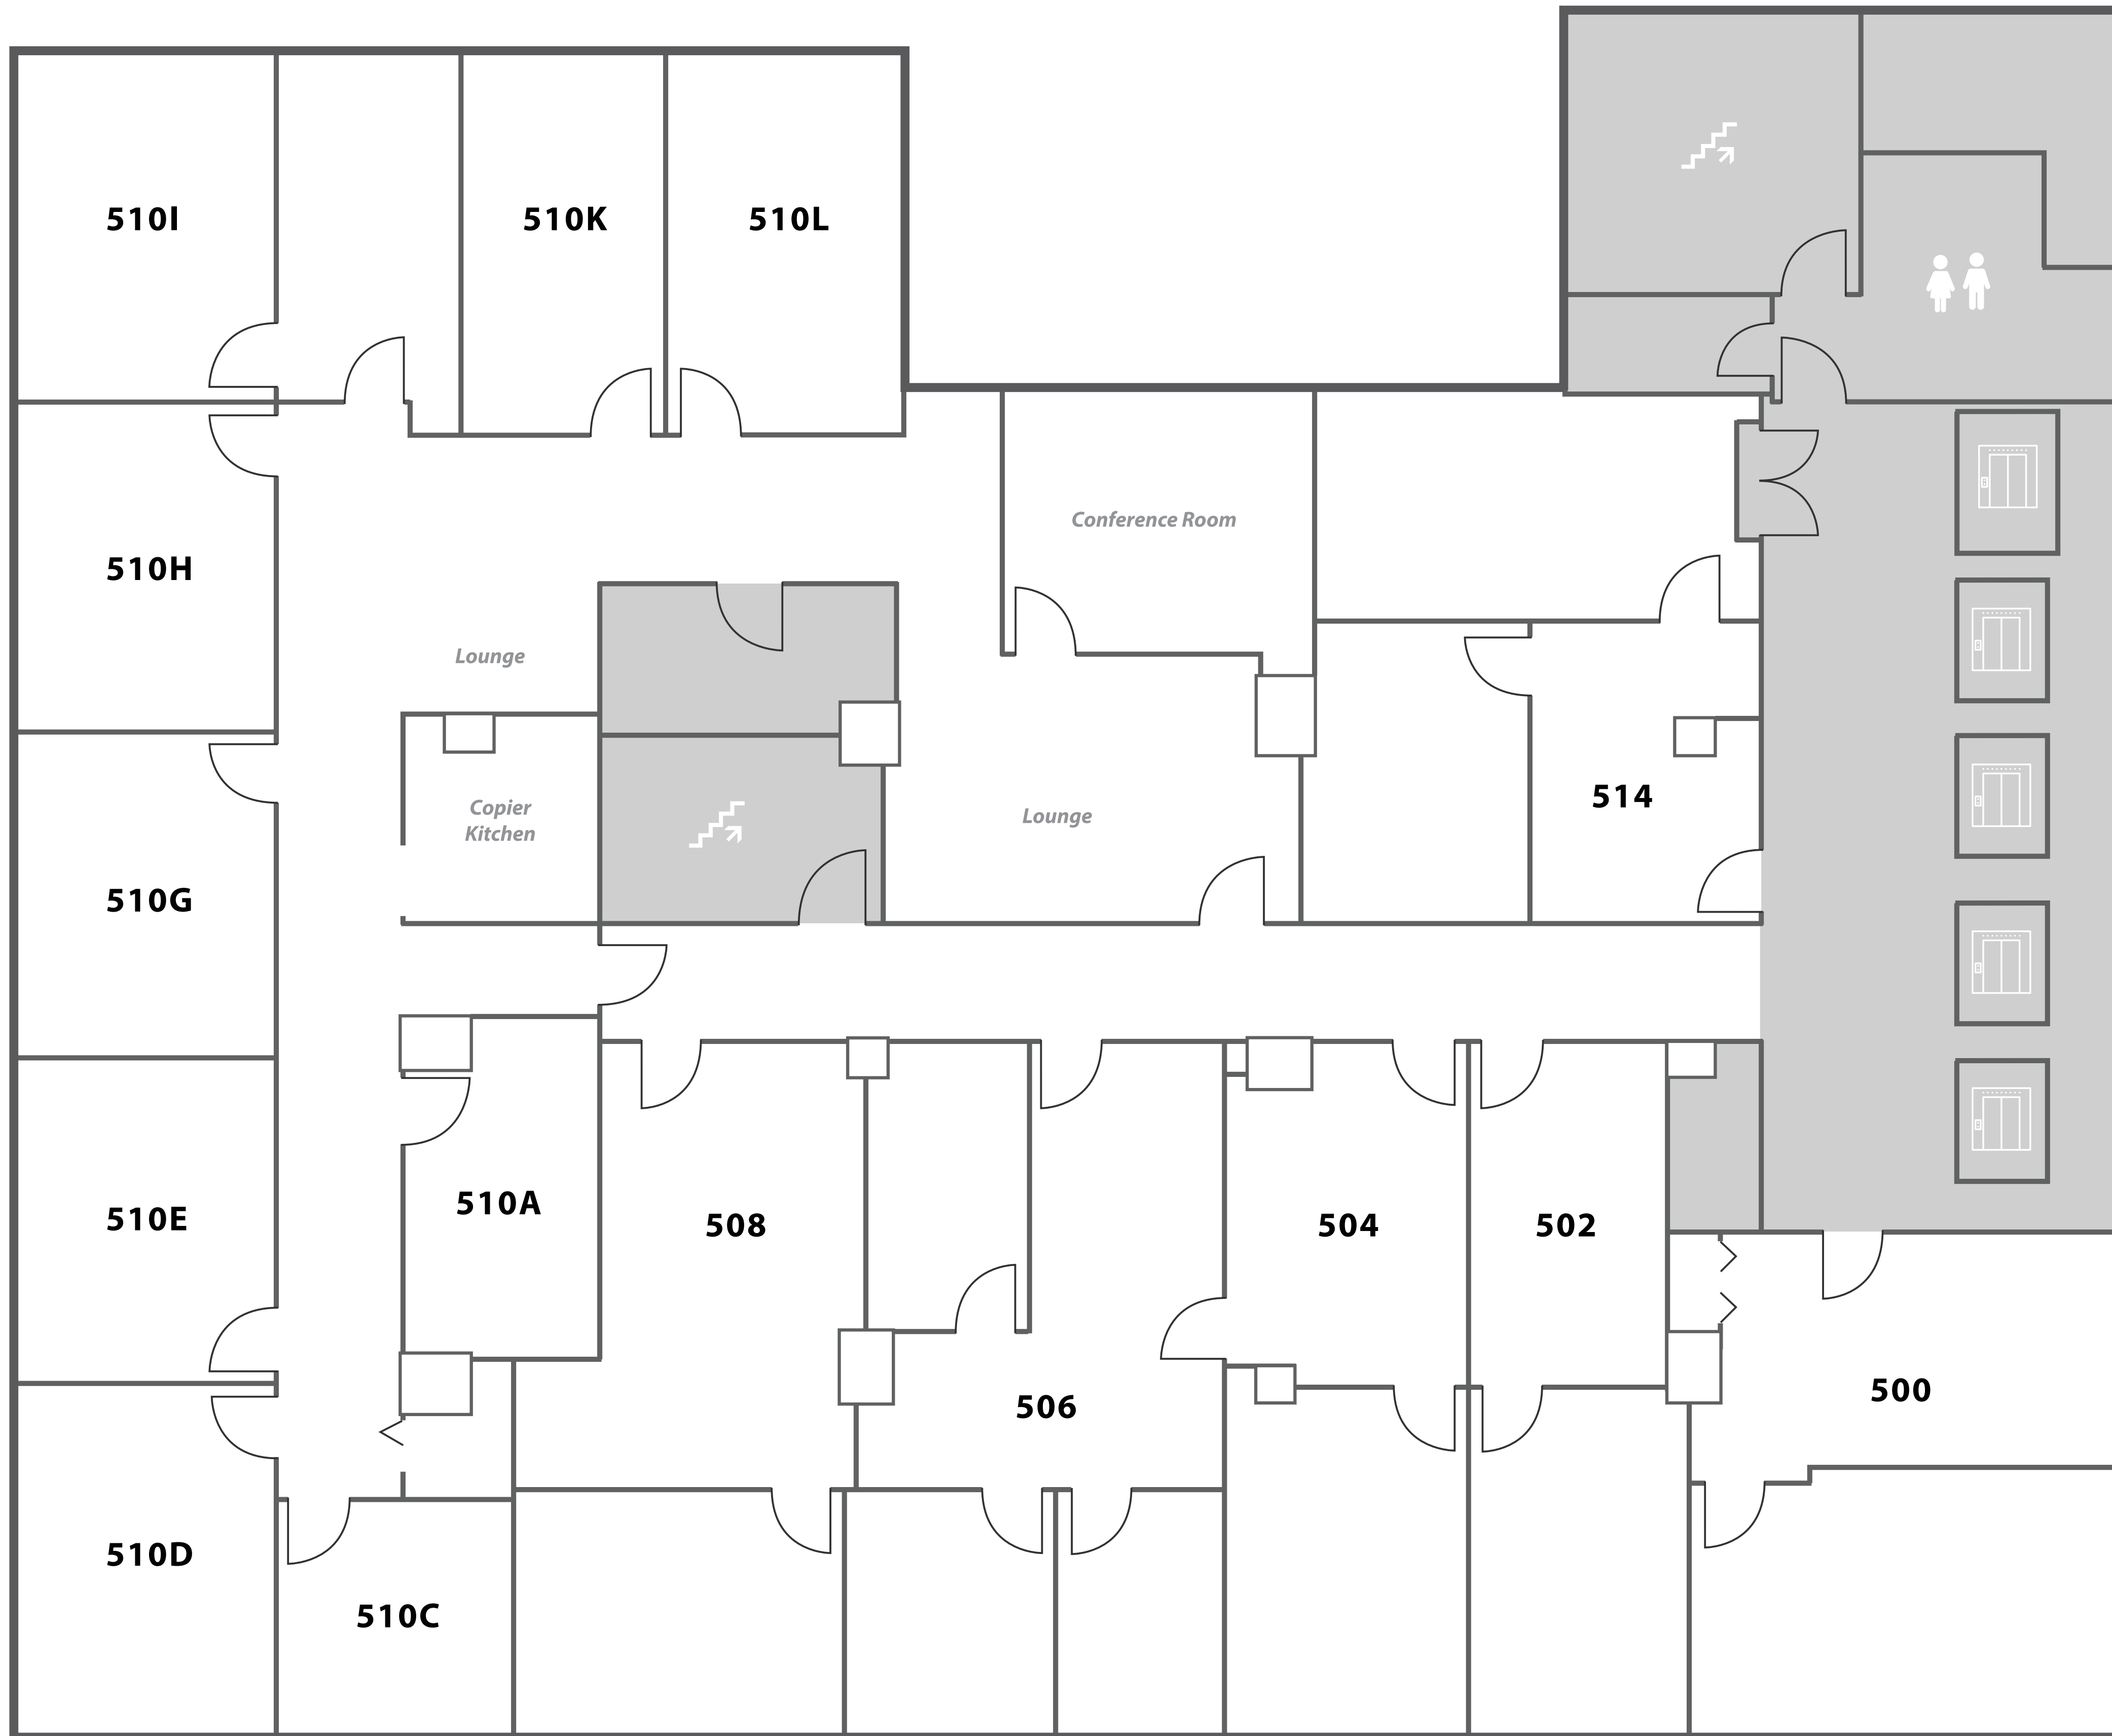

THE STARK BUILDING
750 MAIN STREET

3rd Floor
Hartford, CT 06103

THE STARK BUILDING
750 MAIN STREET

5th Floor
Hartford, CT 06103